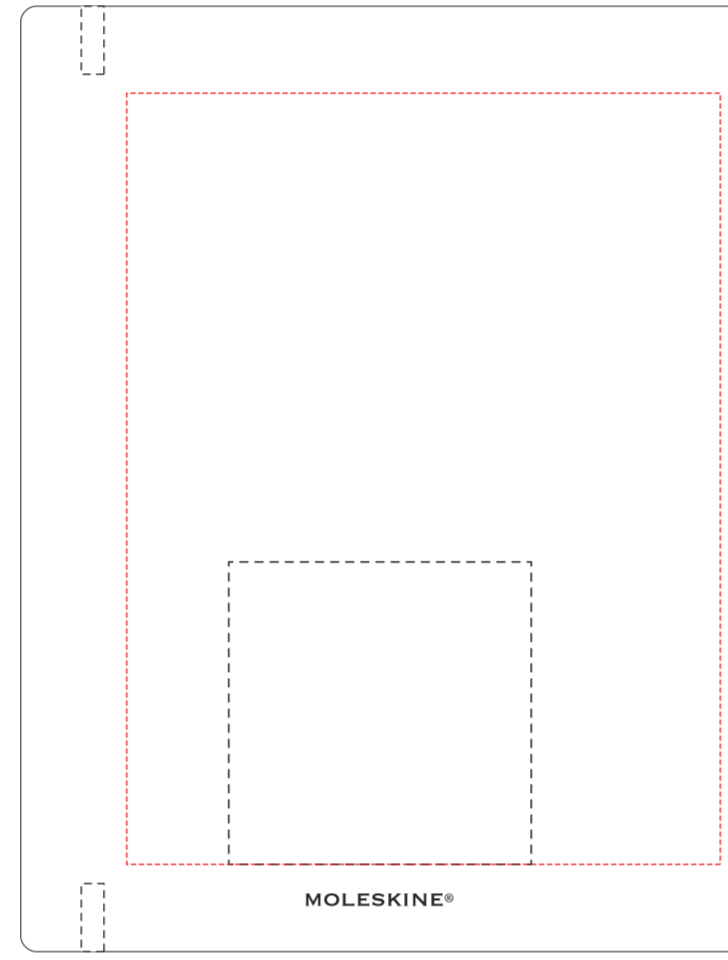

SCREEN PRINTING
Cover front: 110 x 180 mm.
1 colour

Screen Printing (cover front)

50%

SCREEN PRINTING
Cover rear: 80 x 110 mm.
1 colour

Screen Printing (cover rear)

50%

50%

DEBOSSING
Cover front: 80 x 80 mm.

Debossing (cover front)

50%

DEBOSSING
Cover rear: 80 x 80 mm.

Debossing (cover rear)

50%

50%

HOTSTAMPING
Cover front: 80 x 80 mm.

Hotstamping (cover front)

50%

HOTSTAMPING
Cover rear: 80 x 80 mm.

Hotstamping (cover rear)

50%

50%

Digital Transfer (paper band)

DIGITAL TRANSFER
Paper band: 480 x 55 mm.

50%