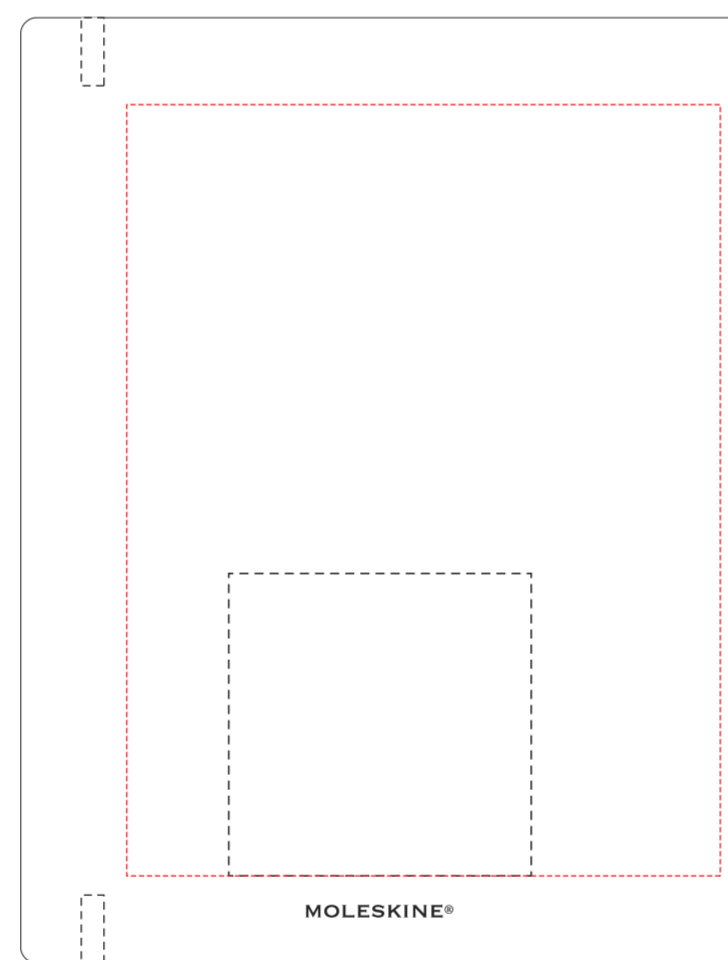

SCREEN PRINTING
Cover front: 110 x 180 mm.
1 colour

Screen Printing (cover front)

50%

SCREEN PRINTING
Cover rear: 80 x 110 mm.
1 colour

Screen Printing (cover rear)

50%

50%

DEBOSSING
Cover front: 80 x 80 mm.

Debossing (cover front)

50%

DEBOSSING
Cover rear: 80 x 80 mm.

Debossing (cover rear)

50%

50%

HOTSTAMPING
Cover front: 80 x 80 mm.

Hotstamping (cover front)

50%

HOTSTAMPING
Cover rear: 80 x 80 mm.

Hotstamping (cover rear)

50%

50%

Digital Transfer (paper band)

DIGITAL TRANSFER
Paper band: 480 x 55 mm.

50%