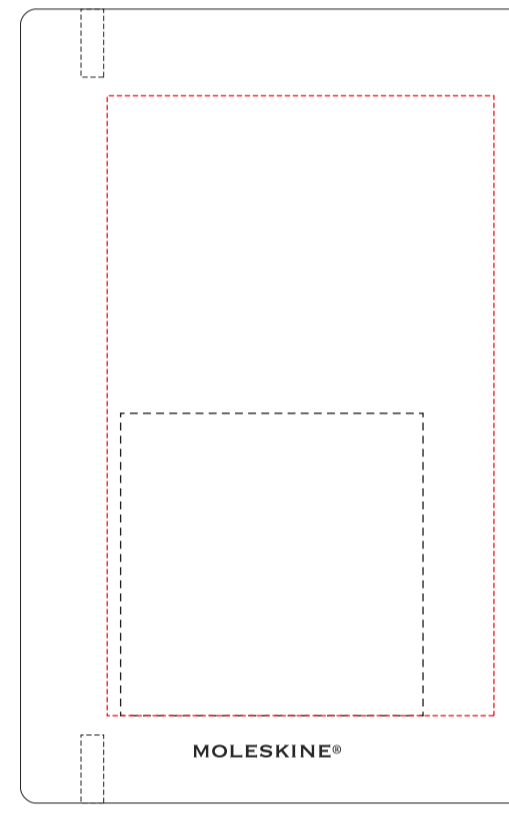

SCREEN PRINTING
Cover front: 90 x 150 mm.
1 colour

Screen Printing (cover front)

50%

SCREEN PRINTING
Cover rear: 70 x 70 mm.
2 colours

Screen Printing (cover rear)

50%

50%

DEBOSSING
Cover front: 80 x 80 mm.

Debossing (cover front)

50%

DEBOSSING
Cover rear: 80 x 80 mm.

Debossing (cover rear)

50%

50%

Debossing

HOTSTAMPING
Cover front: 80 x 80 mm.

Hotstamping (cover front)

50%

HOTSTAMPING
Cover rear: 80 x 80 mm.

Hotstamping (cover rear)

50%

50%

Hotstamping

SCREEN PRINTING
Cover inner front: 85 x 165 mm.
1 colour

Screen Printing (cover inner front)

50%

50%

SCREEN PRINTING
Cover inner rear: 95 x 160 mm.
1 colour

Screen Printing (cover inner rear)

50%

50%

DIGITAL TRANSFER
Paper band: 445 x 55 mm.