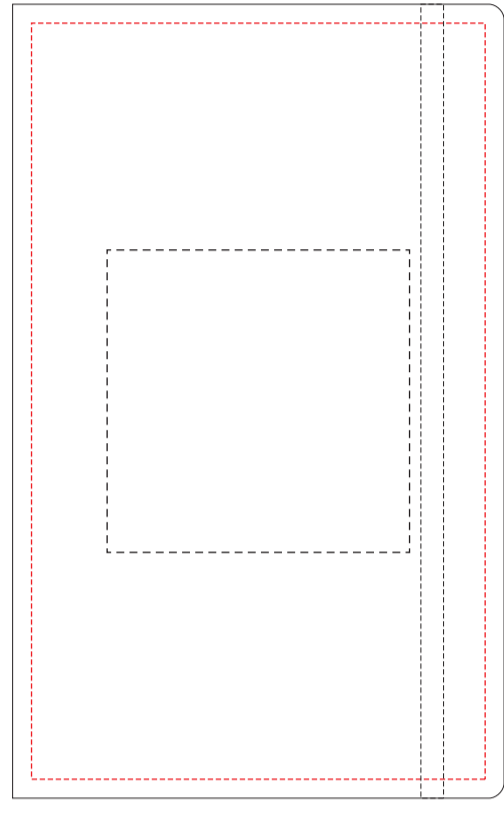

SCREEN PRINTING
Cover front: 90 x 150 mm.
1 colour

Screen Printing (cover front)

50%

SCREEN PRINTING
Cover rear: 70 x 70 mm.
2 colours

Screen Printing (cover rear)

50%

50%

DEBOSSING
Cover front: 80 x 80 mm.

Debossing (cover front)

50%

DEBOSSING
Cover rear: 80 x 80 mm.

Debossing (cover rear)

50%

50%

Debossing

HOTSTAMPING
Cover front: 80 x 80 mm.

Hotstamping (cover front)

50%

HOTSTAMPING
Cover rear: 80 x 80 mm.

Hotstamping (cover rear)

50%

50%

Hotstamping

SCREEN PRINTING
Cover inner front: 85 x 165 mm.
1 colour

Screen Printing (cover inner front)

50%

50%

SCREEN PRINTING
Cover inner rear: 95 x 160 mm.
1 colour

Screen Printing (cover inner rear)

50%

50%

DIGITAL TRANSFER
Paper band: 445 x 55 mm.