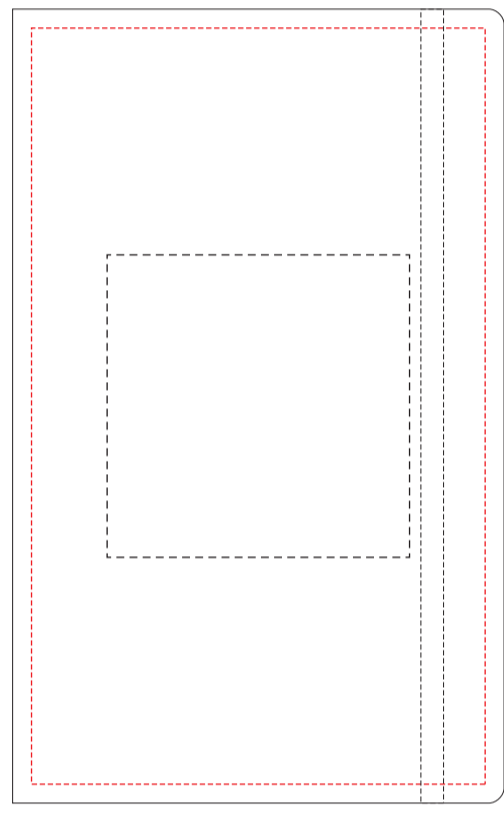

SCREEN PRINTING
Cover front: 90 x 150 mm.
1 colour

Screen Printing (cover front)

50%

SCREEN PRINTING
Cover rear: 70 x 70 mm.
2 colours

Screen Printing (cover rear)

50%

50%

DEBOSSING
Cover front: 80 x 80 mm.

Debossing (cover front)

50%

DEBOSSING
Cover rear: 80 x 80 mm.

Debossing (cover rear)

50%

50%

Debossing

HOTSTAMPING
Cover front: 80 x 80 mm.

Hotstamping (cover front)

50%

HOTSTAMPING
Cover rear: 80 x 80 mm.

Hotstamping (cover rear)

50%

50%

Hotstamping

SCREEN PRINTING
Cover inner front: 85 x 165 mm.
1 colour

Screen Printing (cover inner front)

50%

50%

SCREEN PRINTING
Cover inner rear: 95 x 160 mm.
1 colour

Screen Printing (cover inner rear)

50%

50%

DIGITAL TRANSFER
Paper band: 445 x 55 mm.