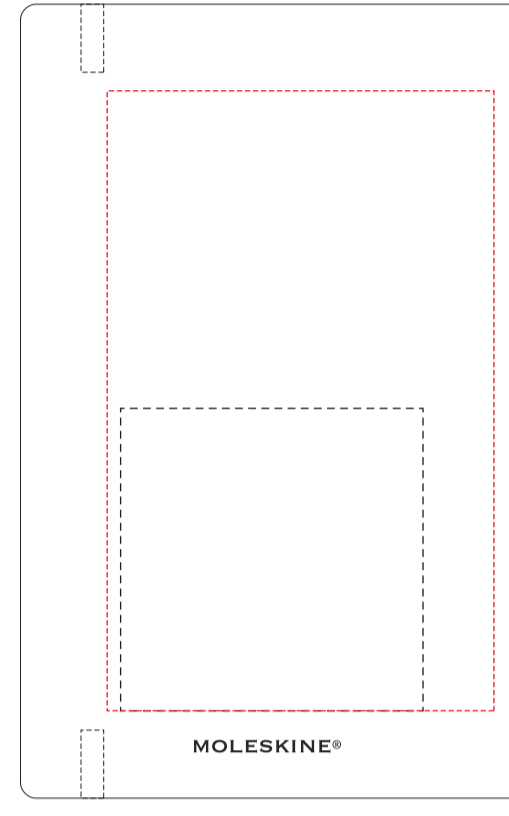

SCREEN PRINTING
Cover front: 90 x 150 mm.
1 colour

Screen Printing (cover front)

50%

SCREEN PRINTING
Cover rear: 70 x 70 mm.
2 colours

Screen Printing (cover rear)

50%

50%

DEBOSSING
Cover front: 80 x 80 mm.

Debossing (cover front)

50%

DEBOSSING
Cover rear: 80 x 80 mm.

Debossing (cover rear)

50%

50%

Debossing

HOTSTAMPING
Cover front: 80 x 80 mm.

Hotstamping (cover front)

50%

HOTSTAMPING
Cover rear: 80 x 80 mm.

Hotstamping (cover rear)

50%

50%

Hotstamping

SCREEN PRINTING
Cover inner front: 85 x 165 mm.
1 colour

Screen Printing (cover inner front)

50%

50%

SCREEN PRINTING
Cover inner rear: 95 x 160 mm.
1 colour

Screen Printing (cover inner rear)

50%

50%

DIGITAL TRANSFER
Paper band: 445 x 55 mm.